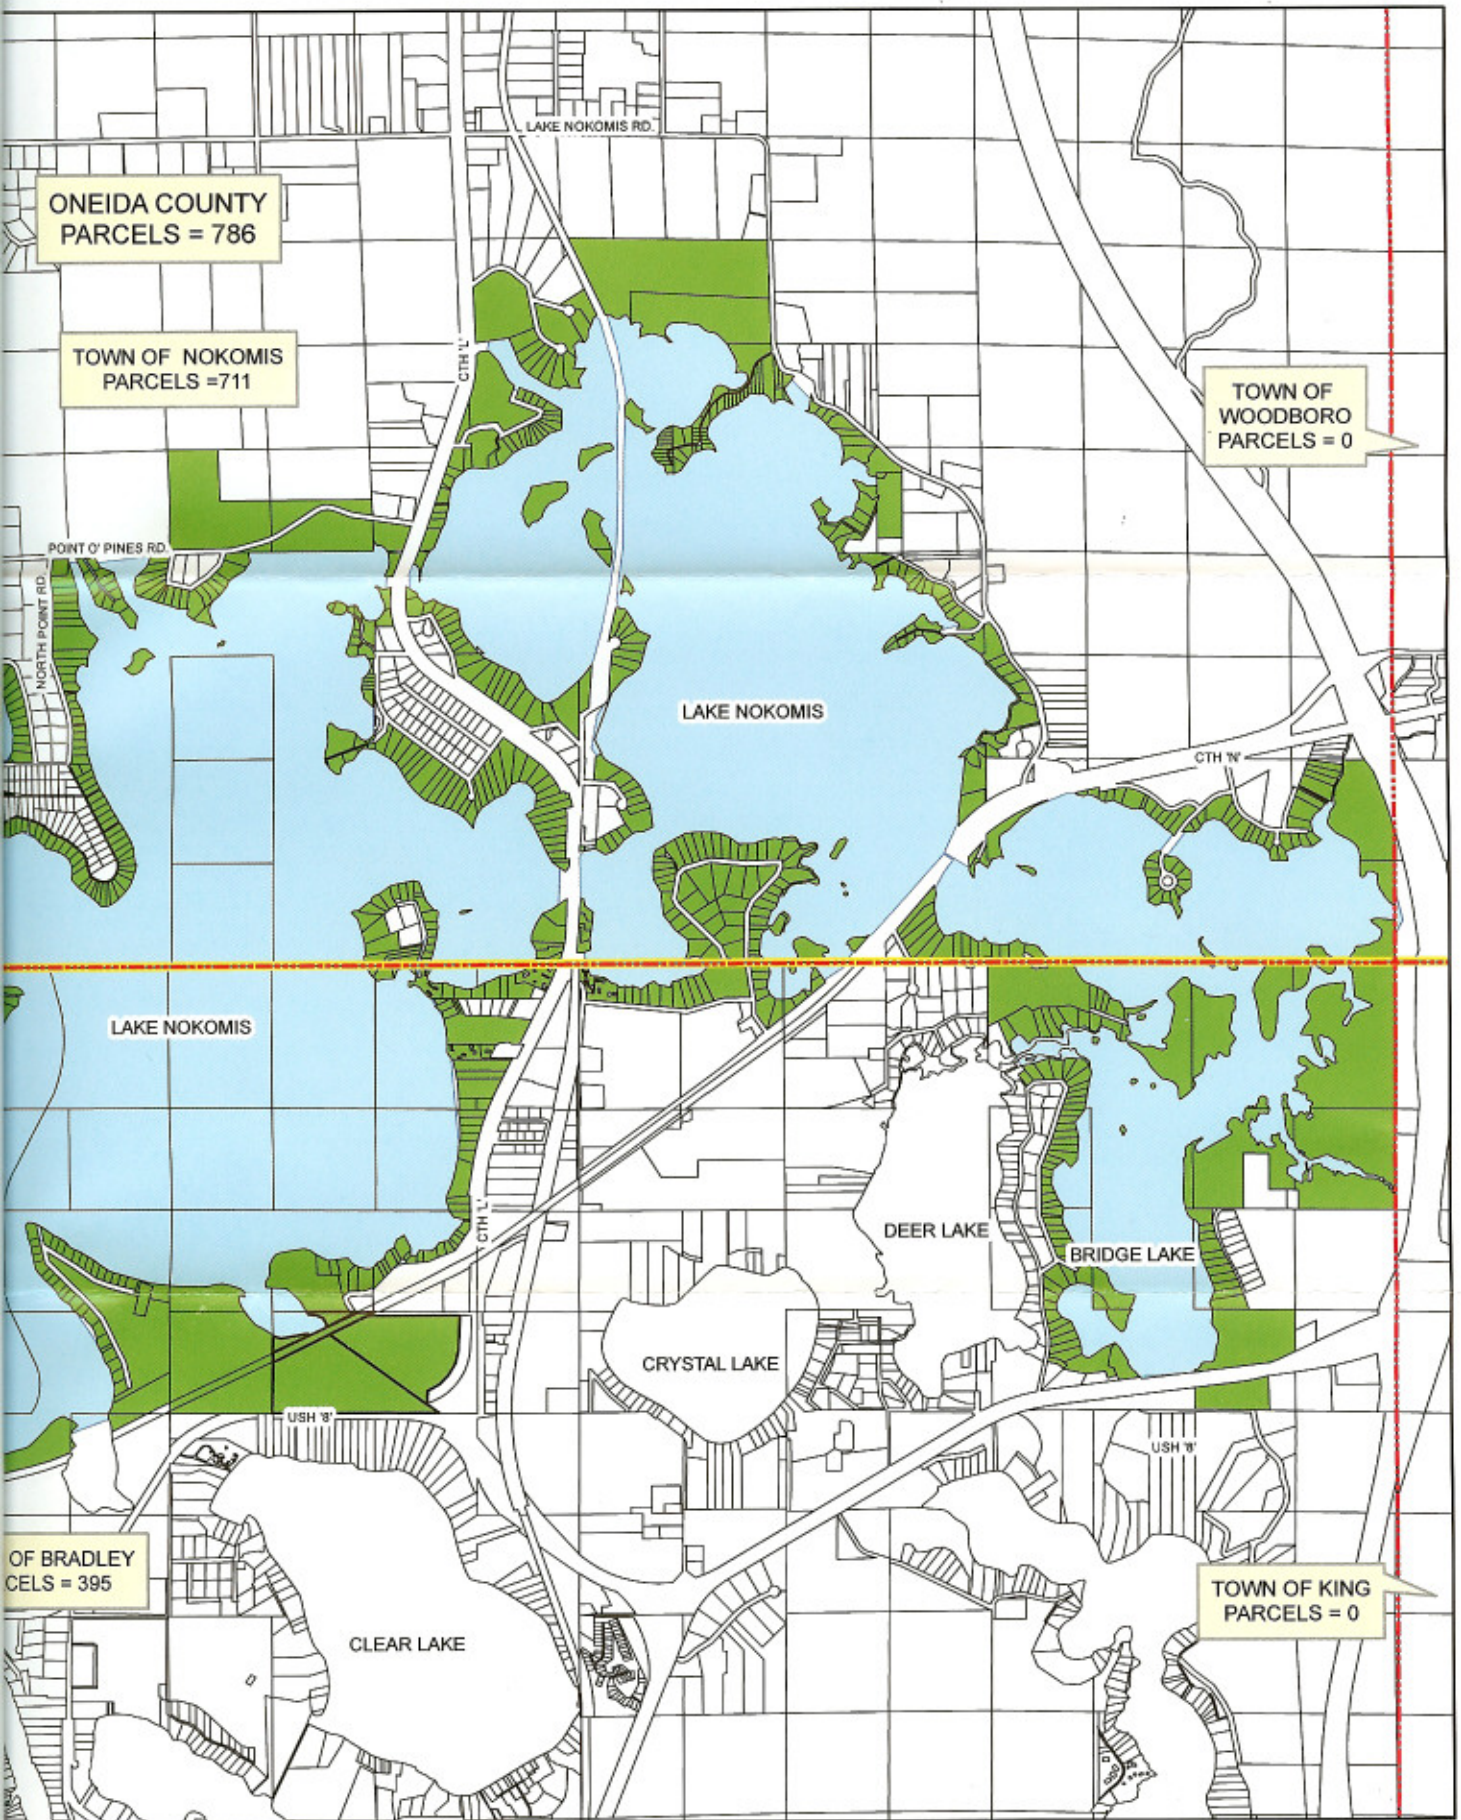

ONEIDA COUNTY  
PARCELS = 786

TOWN OF NOKOMIS  
PARCELS = 711

TOWN OF  
WOODBORO  
PARCELS = 0

POINT O' PINES RD.

NORTH POINT RD.

LAKE NOKOMIS RD.

CTH 12

LAKE NOKOMIS

CTH 14

LAKE NOKOMIS

DEER LAKE

BRIDGE LAKE

CRYSTAL LAKE

USH 8

USH 8

OF BRADLEY  
CELS = 395

CLEAR LAKE

TOWN OF KING  
PARCELS = 0

R:\Lake Nokomis 026096864 Protection District\ARCGIS\MXD\Lake Nokomis